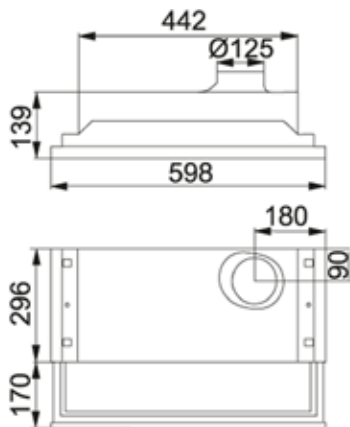

Cooker hoods with activated carbon filter

Franke 420

Cooker hood with activated carbon filter that is designed to be embedded in the furniture. This model has pull-out cover and indication signal to the unit.

Width: 600 mm

Lighting: 11 W fluorescent

Installation height: min. 400 mm from electric stove, min. 650 mm from gas stove

Filter: activated carbon filter

Smell catching ability according to SS4330501: 75% at 165 m³/h

Color options: white/ stainless steel

Product number: white K240130401, stainless steel K240130402