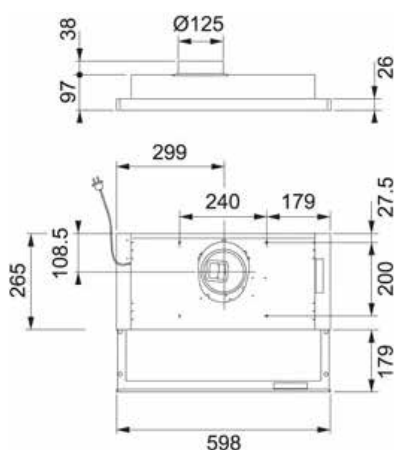

Premium

This premium cooker hood is designed to be embedded in the furniture. The electronic switches are in the pull-out front. This model has an electrically closing damper and indication signal to the unit. The color options for the front list are white and stainless steel.

Width: 600 mm

Lighting: 2x20W halogen

Installation height: min. 400 mm from electric cooker, min. 650 mm from gas cooker

Filter: grease filter

Smell catching ability according to SS4330501: 75% at 165 m³/h

Color options: white/ stainless steel

Product number: white K240130201, stainless steel K240130202