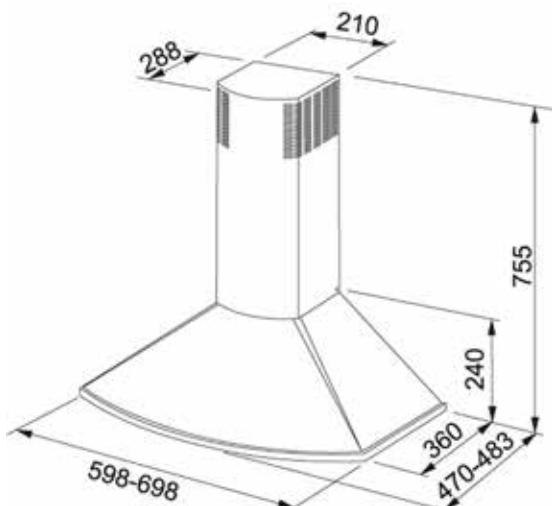

Franke Tender 729

Scandinavia's most popular hood. This model is installed on the wall. The Franke Tender hood has an activated carbon filter and indication signal to the unit.

Width: 600 mm

Lighting: LED 2x2W

Installation height: 500 mm from electric stove, min. 650 mm from gas stove

Filter: activated carbon filter

Smell catching ability according to SS4330501: 75% at 338 m³/h

Color options: white/ stainless steel

Product number: white K240130404, stainless steel K240130403