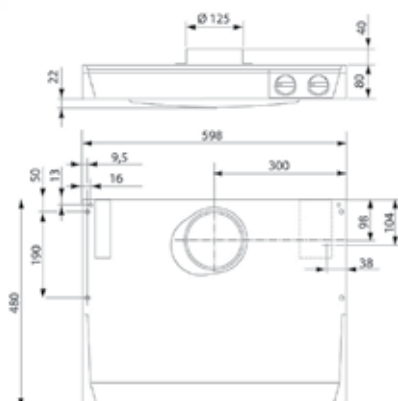

Enervent cooker hoods

The Enervent cooker hood collection holds a range of exclusive hoods that can be used in connection with the ventilation unit. In the collection you will find **modern basic hoods** and **impressive design hoods**. The unit and the cooker hood can either be physically connected or they can be in different spaces and connected by a duct. The color options are white and stainless steel.

Cooker hoods connected to the unit

Standard Plus

Can be mounted on the ventilation unit

This is a popular basic cooker hood. This model has closing damper with timer and indication signal to the ventilation unit (closing contact). The ventilation unit can be physically connected to this hood.

Width: 600 mm

Lighting: 11 W fluorescent

Installation height: min. 400 mm from electric stove, min. 650 mm from gas stove

Filter: washable filter mat

Smell catching ability according to SS4330501: 75% at 165 m³/h

Color options: white/ stainless steel

Product number: white K240130301, stainless steel K240130302