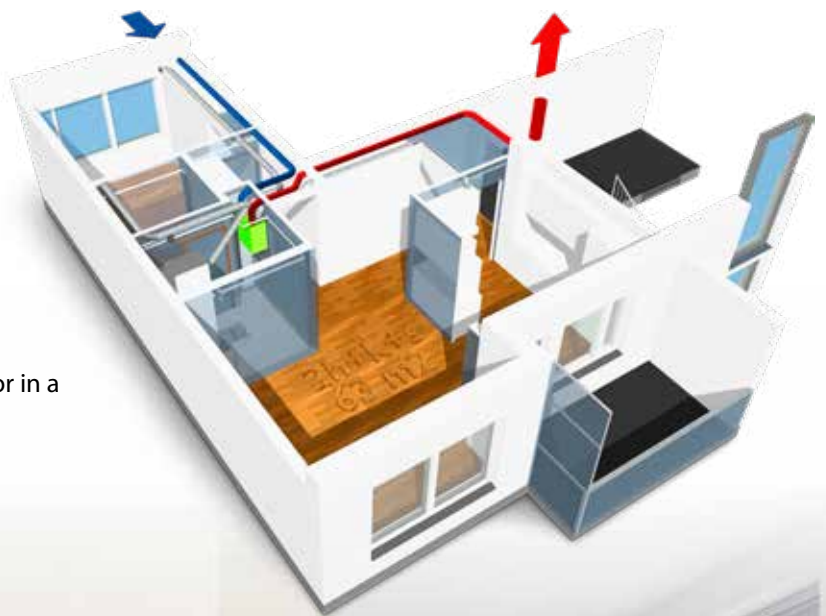

WHEN SPACE IS LIMITED

Enervent Salla is lower than most ventilation units and it has a built-in water lock for condense water. Due to these features, no installation space is required under the unit. It can i.e. be placed over a washing tower.

**ENERGY
EFFICIENT**

Technical data

Air flow	50 - 374 m ³ /h	IP classification	IP44 (external control IP20)
Pressure diff.	15-125 Pa	External material	Steel sheet, zinc coated, powder painted.
Duct size	Ø 160 mm	Dimensions	580x500x490 mm
Connection for cooker hood	Ø 100 mm		
Weight	50 kg		

For complete technical information and technical drawings go to www.enervent.com/salla.

Salla is a small ventilation unit that is easy to place thanks to its compact size. It can be installed i.e. in the bathroom or in a closet. It is designed for single family houses and flats.

EASY CONTROL OVER EVERY SITUATION

Despite its versatile features, the control of Enervent Salla has been made easy for the user. Enervent eAir is a wireless control panel that controls your entire ventilation system. Control is based on easy usage situations, such as Home and Away. The unit is also available with eWind control.