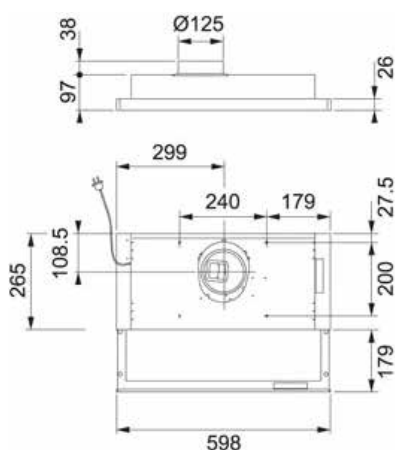

Premium

This premium cooker hood is designed to be embedded in the furniture. The electronic switches are in the pull-out front. This model has an electrically closing damper and indication signal to the unit. The color options for the front list are white and stainless steel.

Width: 600 mm
Lighting: LED 2x2W
Installation height: min. 400 mm from electric cooker, min. 650 mm from gas cooker
Filter: grease filter
Smell catching ability according to SS4330501: 75% at 165 m³/h
Color options: white/ stainless steel
Product number: white K240130201, stainless steel K240130202