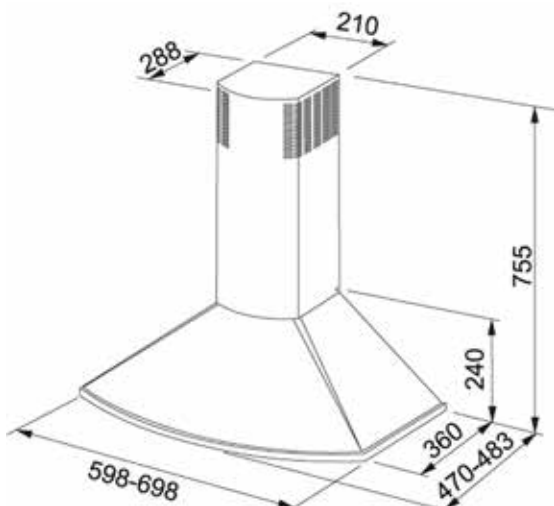

Franke Tender 729

Scandinavia's most popular hood. This model is installed on the wall. The Franke Tender hood has an activated carbon filter and indication signal to the unit.

Width: 600 mm

Lighting: LED 2x2W

Installation height: 500 mm from electric stove, min. 650 mm from gas stove

Filter: activated carbon filter

Smell catching ability according to SS4330501: 75% at 338 m³/h

Color options: white/ stainless steel

Product number: white K240130404, stainless steel K240130403