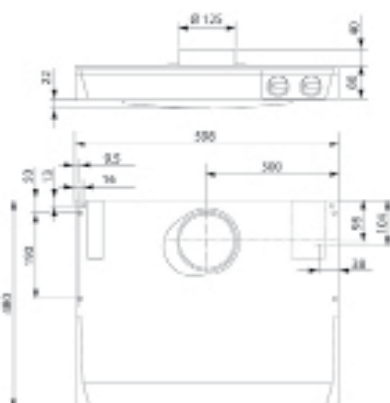

Enervent cooker hoods

The Enervent cooker hood collection holds a range of exclusive hoods that can be used in connection with the ventilation unit. In the collection you will find **modern basic hoods** and **impressive design hoods**. The unit and the cooker hood can either be physically connected or they can be in different spaces and connected by a duct. The color options are white and stainless steel.

Cooker hoods connected to the unit

Standard Plus

Can be mounted on the ventilation unit

This is a popular basic cooker hood. This model has closing damper with timer and indication signal to the ventilation unit (closing contact). The ventilation unit can be physically connected to this hood.

Width: 600 mm
Lighting: 11 W fluorescent
Installation height: min. 400 mm from electric stove, min. 650 mm from gas stove
Filter: washable filter mat
Smell catching ability according to EN 13141-3:2017: 75% at 165 m³/h
Color options: white/ stainless steel
Product number: white K240130301, stainless steel K240130302