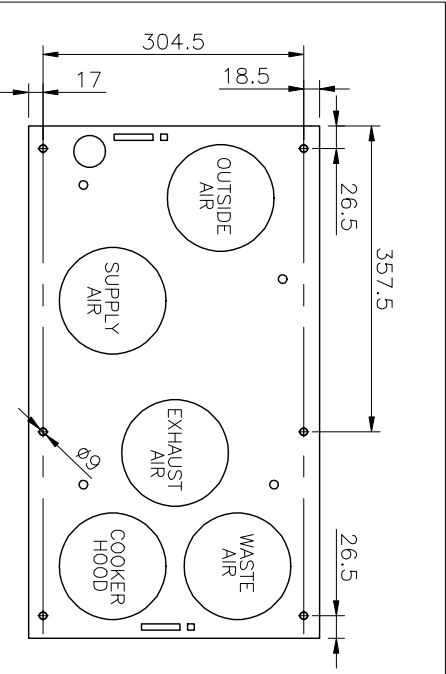

LEFT
Ceiling mounts