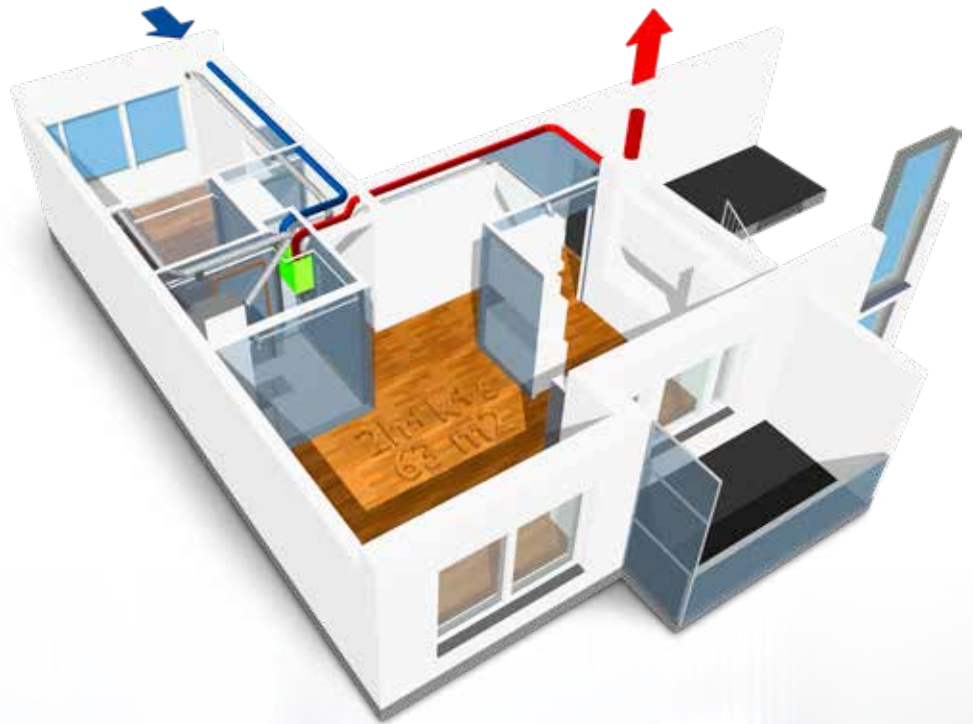

Neo is most suitable for medium sized detached houses or apartments.
It is also suitable for public spaces where only a limited amount of air is required.