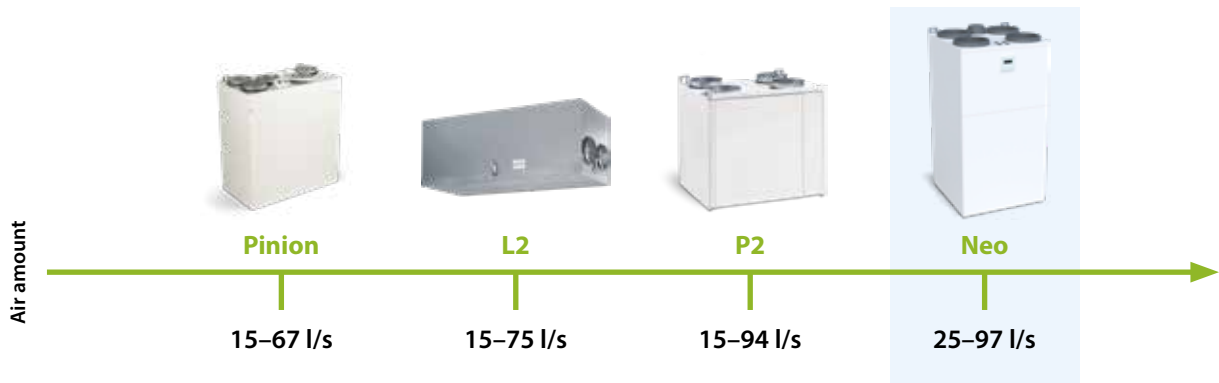

Neo is most suitable for medium sized detached houses or apartments.
It is also suitable for public spaces where only a limited amount of air is required.