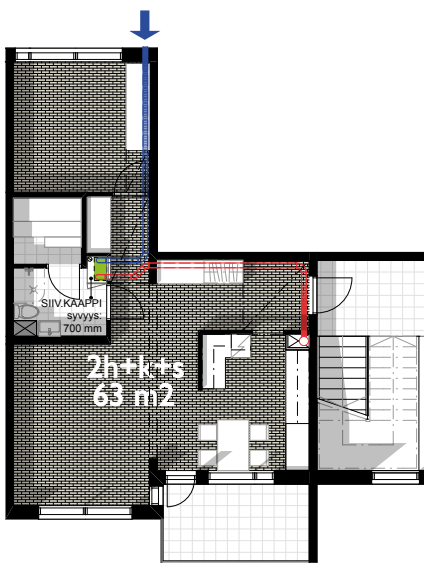

Neo is most suitable for medium sized detached houses or apartments.
It is also suitable for public spaces where only a limited amount of air is required.